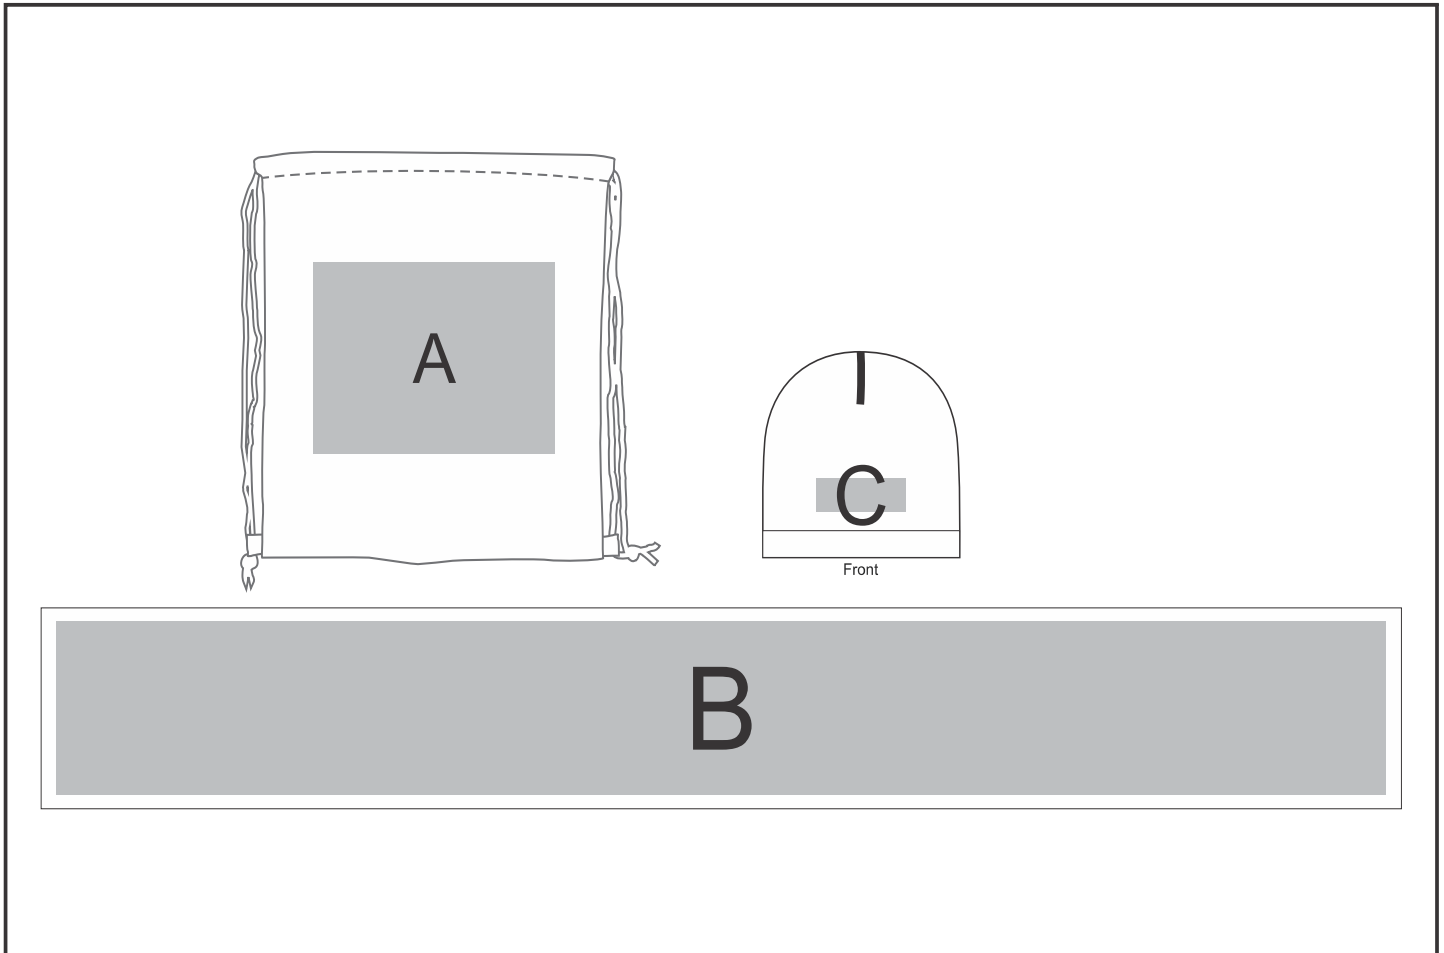

GIFTSET-7479

Solo Winter Warmer Set - Red

Need to know:

- Includes 1-Colour, 1-Position Screen Print on Pouch (setup fee applies)

- Texture of Item will affect the Print on bag

- Please note: On all thick materials like fleece & blankets, logos with fine detail or text, a block will be added in tonal thread to avoid artwork from sinking into the fabric.

Branding Options:

Position	Branding Method (Branding Code)	No. of Colours	Dimension
A	Screen Print (SB)	1 Colour	270mm wide x 200mm high
A	Digital Direct Transfer (DDT-D)	Full Colour	105mm wide x 74mm high
A	Digital Direct Transfer (DDT-A)	Full Colour	105mm wide x 148mm high
A	Digital Direct Transfer (DDT-B)	Full Colour	148mm wide x 200mm high
A	Digital Direct Transfer (DDT-C)	Full Colour	270mm wide x 200mm high
B	Embroidery (EM-OTHER)	N/A	150mm wide x 150mm high

C	Embroidery (EM-BEANIES)	N/A	100mm wide x 35mm high
---	-------------------------	-----	------------------------